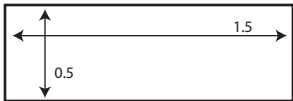

Premium Metal Pen Template

Imprint Area: 1.5 x 0.5 inches
(below the clip)

- 1) Black & White file only. No colour or grayscale file.
- 2) Vector file only with ALL text converted to outlines.
- 3) EPS or AI file only - version CS5 or lower. No PDF file.